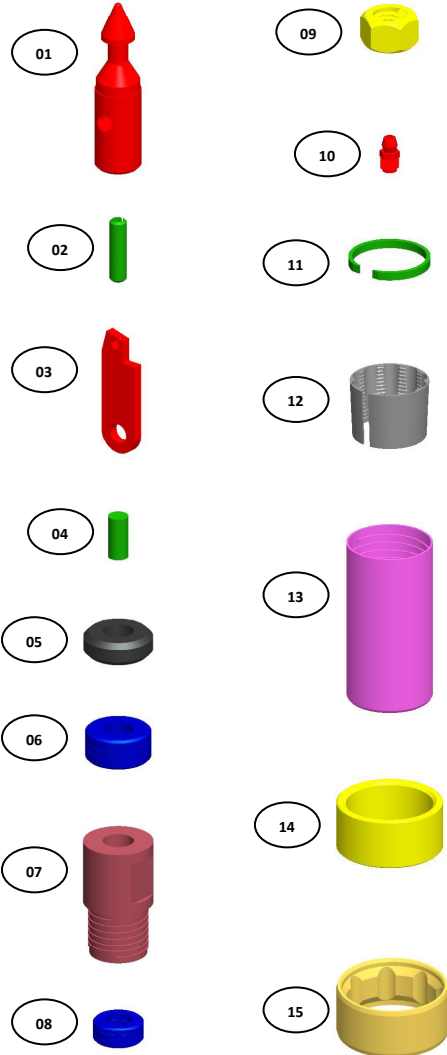

**AWL CORE BARREL SPARE PARTS KIT**

	ITEM DESCRIPTION	PART NUMBERS
<b>1-15</b>	<b>AWL CORE BARREL SPARE PARTS KIT</b>	<b>12-00-140</b>
<b>1</b>	SPEARHEAD POINT	12-03-001
<b>2</b>	SPRING DOWELL 3/8" x 1 5/8" – 2 NOS.	12-03-003
<b>3</b>	AWL LATCH - 2 NOS.	12-03-005
<b>4</b>	SOLID DOWELL 3/8" x 1 1/4"	12-03-006
<b>5</b>	SHUT OFF VALVE - 2 NOS.	12-03-010
<b>6</b>	THRUST BEARING	12-03-012
<b>7</b>	BEARING SPINDLE	12-03-013
<b>8</b>	THRUST BEARING	12-03-015
<b>9</b>	NYLOCK NUT , 1/2" UNC	12-03-017
<b>10</b>	GREASE FITTING	16-03-024
<b>11</b>	RING STOP	12-03-022
<b>12</b>	CORE LIFTER	12-03-023
<b>13</b>	CORE LIFTER CASE	12-03-024
<b>14</b>	RING LANDING	12-02-003
<b>15</b>	STABILIZER RING	12-02-006