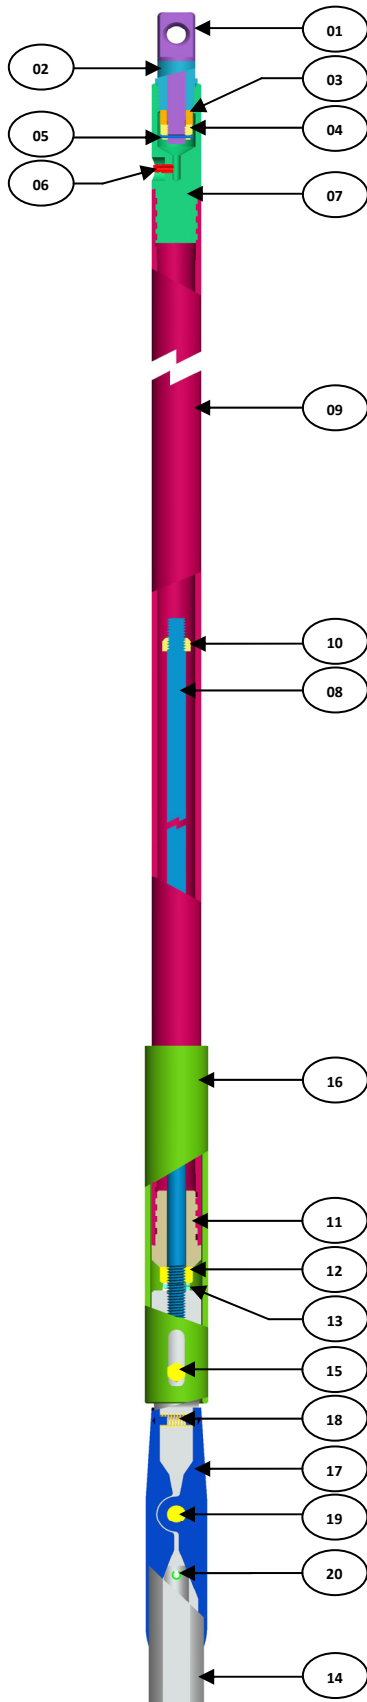

BWL COMPACT OVERSHOT

	ITEM DESCRIPTION	PART NUMBERS
1-20	BWL OVERSHOT ASSEMBLY	24-00-100
1	EYE BOLT	26-00-001
2	CABLE SWIVEL COLLAR	26-00-002
3	BRASS BEARINGS – 2 NOS.	26-00-003
4	CASTLE NUT	26-00-004
5	COTTER PIN	26-00-005
6	GREASE FITTING	16-03-024
7	CABLE SWIVEL BODY	24-00-001
8	JAR STAFF	24-00-002
9	JAR TUBE	24-00-003
10	NYLOCK NUT , ½” UNC	24-00-004
11	JAR HEAD	24-00-005
12	HEX NUT , ½” UNC	24-00-006
13	SPRING WASHER	24-00-007
14	OVERSHOT HEAD	24-00-008
15	SET SCREW , ¼” UNF	24-00-009
16	LOCKING SLEEVE	24-00-010
17	LIFTING DOG – 2 NOS.	24-00-011
18	COMPRESSION SPRING 3/8” X 1 1/2”	24-00-012
19	PLAIN PIN ½” X 1 15/32”	24-00-013
20	SPRING PIN ¼” X 1 15/32”	24-00-014