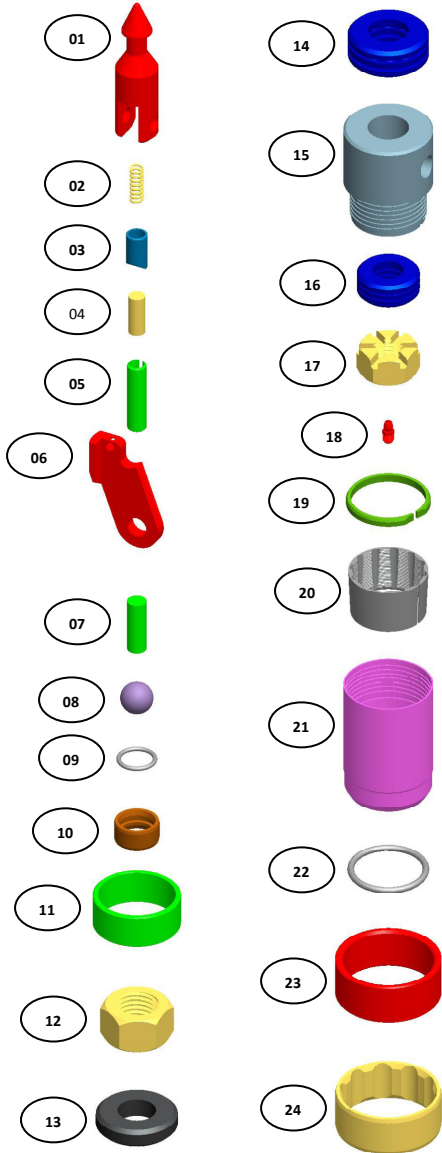

N3WL-LI CORE BARREL SPARE PARTS KIT

	ITEM DESCRIPTION	PART NUMBERS
1-24	N3WL-LI CORE BARREL SPARE PARTS KIT	17-00-130
1	SPEARHEAD POINT	16-03-001
2	COMPRESSION SPRING	16-03-002
3	DETENT PLUNGER	16-03-003
4	SOLID DOWELL 7/16" x 1"	16-03-005
5	SPRING DOWELL 1/2" x 2" - 2 NOS.	16-03-007
6	NWL-LI LATCH - 2 NOS.	16-03-009
7	SOLID DOWELL 1/2" x 1 1/2"	16-03-010
8	STAINLESS STEEL BALL 22 mm	16-03-014
9	LANDING INDICATOR BUSH O RING	16-03-016
10	LANDING INDICATOR BUSH	16-03-015
11	LANDING SHOULDER	16-03-012
12	ADJUSTING HEX NUT	16-03-017
13	SHUT OFF VALVE - 2 NOS.	16-03-019
14	THRUST BEARING	16-03-021
15	BEARING SPINDLE	16-03-023
16	THRUST BEARING	16-03-025
17	NYLOCK NUT , 3/4" UNC	16-03-027
18	GREASE FITTING	16-03-024
19	RING STOP 3T	17-03-031
20	CORE LIFTER 3T	17-03-032
21	CORE LIFTER CASE 3T	17-03-033
22	O RING	17-04-002
23	RING LANDING	16-02-003
24	STABILIZER RING	16-02-006