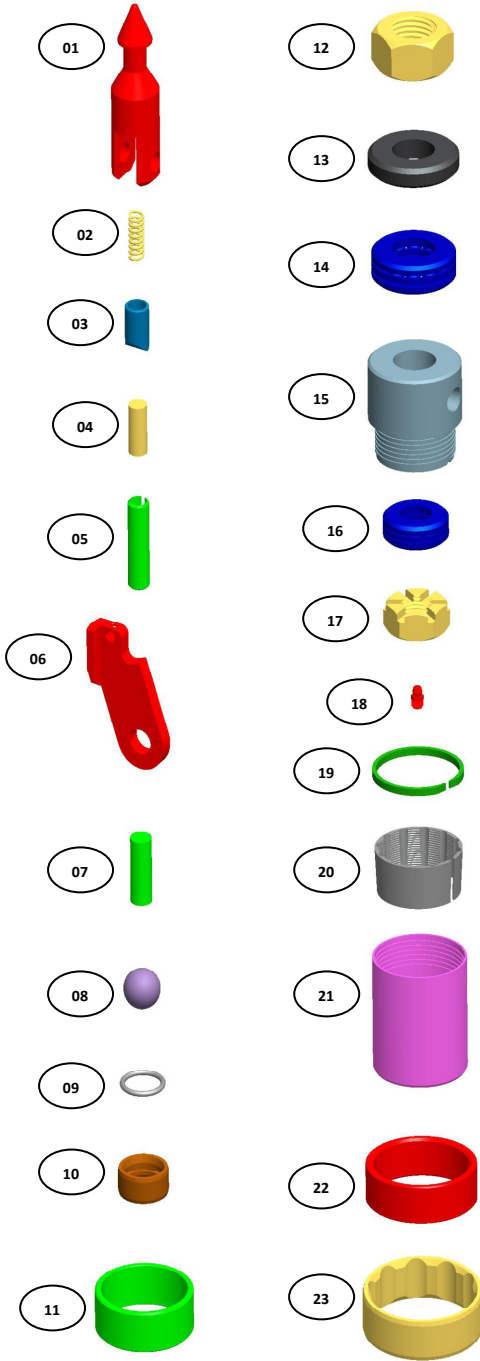

NWL-LI CORE BARREL SPARE PARTS KIT

	ITEM DESCRIPTION	PART NUMBERS
1-23	NWL-LI CORE BARREL SPARE PARTS KIT	16-00-140
1	SPEARHEAD POINT	16-03-001
2	COMPRESSION SPRING	16-03-002
3	DETENT PLUNGER	16-03-003
4	SOLID DOWELL 7/16" x 1"	16-03-005
5	SPRING DOWELL 1/2" x 2" - 2 NOS.	16-03-007
6	NWL-LI LATCH - 2 NOS.	16-03-009
7	SOLID DOWELL 1/2" x 1 1/2"	16-03-010
8	STAINLESS STEEL BALL 22 mm	16-03-014
9	LANDING INDICATOR BUSH O RING	16-03-016
10	LANDING INDICATOR BUSH	16-03-015
11	LANDING SHOULDER	16-03-012
12	ADJUSTING HEX NUT	16-03-017
13	SHUT OFF VALVE - 2 NOS.	16-03-019
14	THRUST BEARING	16-03-021
15	BEARING SPINDLE	16-03-023
16	THRUST BEARING	16-03-025
17	NYLOCK NUT, 3/4" UNC	16-03-027
18	GREASE FITTING	16-03-024
19	RING STOP	16-03-031
20	CORE LIFTER	16-03-032
21	CORE LIFTER CASE	16-03-033
22	RING LANDING	16-02-003
23	STABILIZER RING	16-02-006