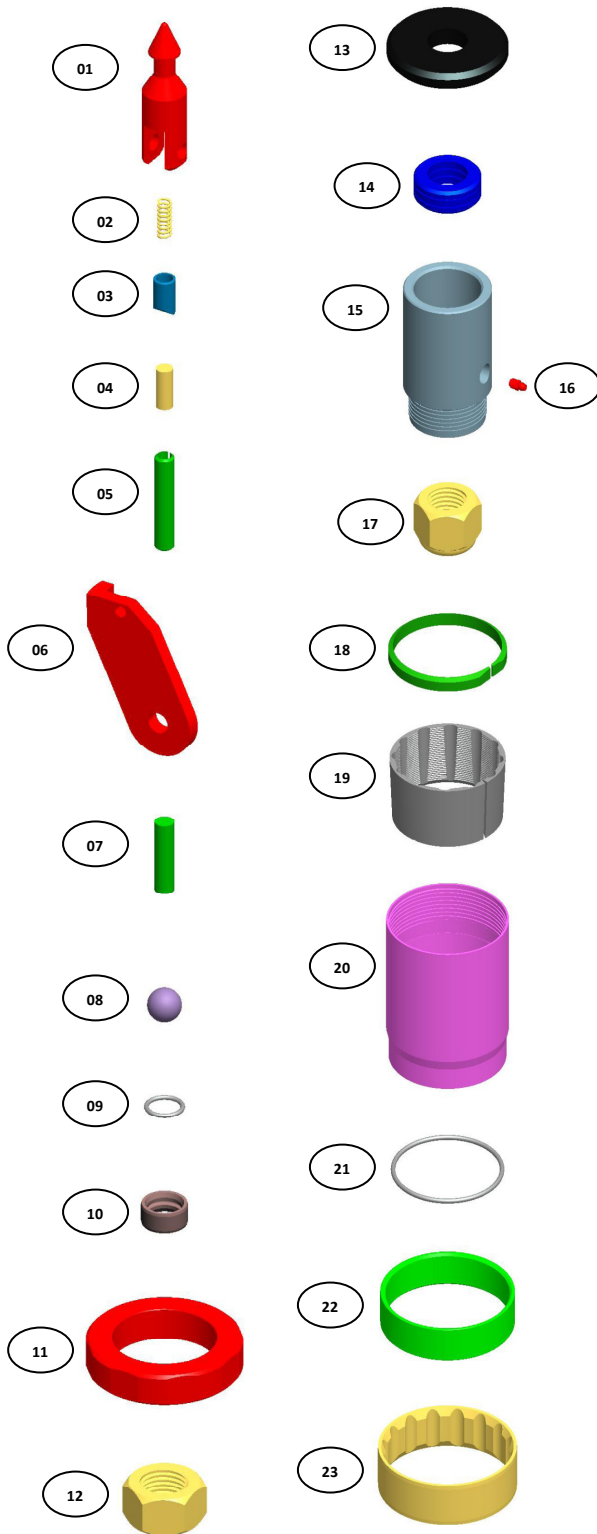

P3WL-LI CORE BARREL SPARE PARTS KIT

	ITEM DESCRIPTION	PART NUMBERS
1-23	P3WL-LI CORE BARREL SPARE PARTS KIT	21-00-130
1	SPEARHEAD POINT	16-03-001
2	COMPRESSION SPRING	16-03-002
3	DETENT PLUNGER	16-03-003
4	SOLID DOWELL 7/16" x 1"	16-03-005
5	SPRING DOWELL 1/2" x 2 3/4" - 2 NOS.	18-03-003
6	PWL-LI LATCH - 2 NOS.	20-03-002
7	SOLID DOWELL 1/2" x 2 1/8"	18-03-006
8	STAINLESS STEEL BALL 22 mm	16-03-014
9	LANDING INDICATOR BUSH O RING	16-03-016
10	LANDING INDICATOR BUSH	16-03-015
11	LANDING SHOULDER	20-03-003
12	ADJUSTING HEX NUT	20-03-004
13	SHUT OFF VALVE - 2 NOS.	20-03-007
14	THRUST BEARINGS - 3 NOS.	20-03-009
15	BEARING SPINDLE	20-03-010
16	GREASE FITTING	16-03-024
17	NYLOCK NUT, 1 1/4" UNC	20-03-013
18	RING STOP 3T	21-03-021
19	CORE LIFTER 3T	21-03-022
20	CORE LIFTER CASE 3T	21-03-023
21	O RING	21-04-002
22	RING LANDING	20-02-003
23	STABILIZER RING	20-02-006