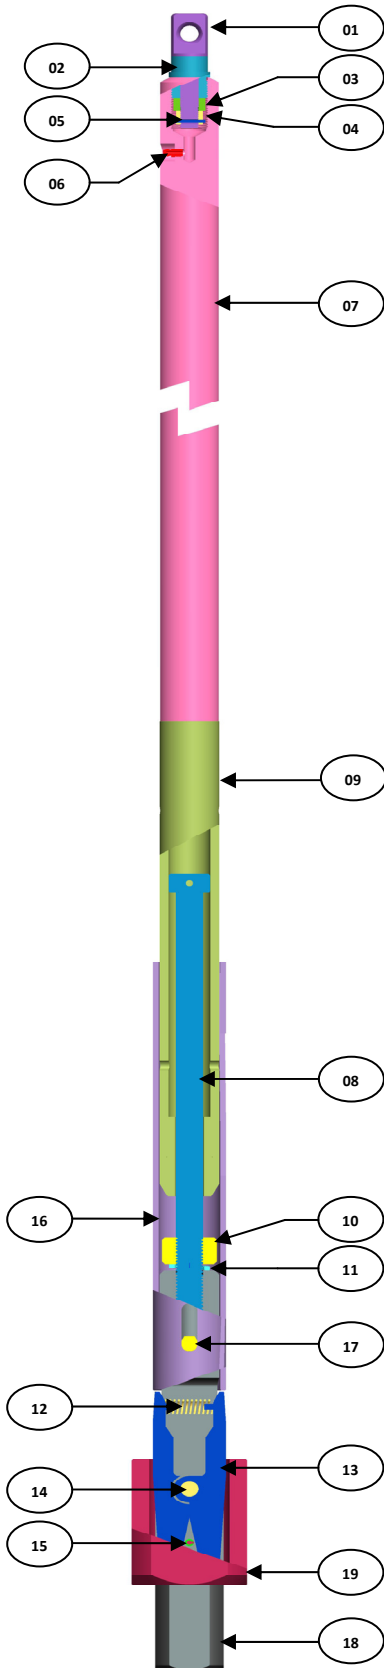

PWL COMPACT OVERSHOT

	ITEM DESCRIPTION	PART NUMBERS
1-19	PWL COMPACT OVERSHOT ASSEMBLY	26-00-350
1	EYE BOLT	26-00-001
2	CABLE SWIVEL COLLAR	26-00-002
3	BRASS BEARINGS – 2 NOS.	26-00-003
4	CASTLE NUT	26-00-004
5	COTTER PIN	26-00-005
6	GREASE FITTING	16-03-024
7	CABLE SWIVEL BODY	26-00-007
8	JAR STAFF	26-00-008
9	JAR TUBE	26-00-009
10	NYLOCK NUT, ½” UNC	26-00-010
11	SPRING WASHER	26-00-011
12	COMPRESSION SPRING 3/8” X 1 1/2”	26-00-018
13	LIFTING DOG – 2 NOS.	26-00-019
14	PLAIN PIN ½” X 1 15/16”	26-00-020
15	SPRING DOWELL ¼” X 1-3/4”	26-00-021
16	LOCKING SLEEVE	26-00-024
17	SET SCREW, ¼” UNF	24-00-009
18	OVERSHOT HEAD	26-00-027
19	ADAPTOR	26-00-026