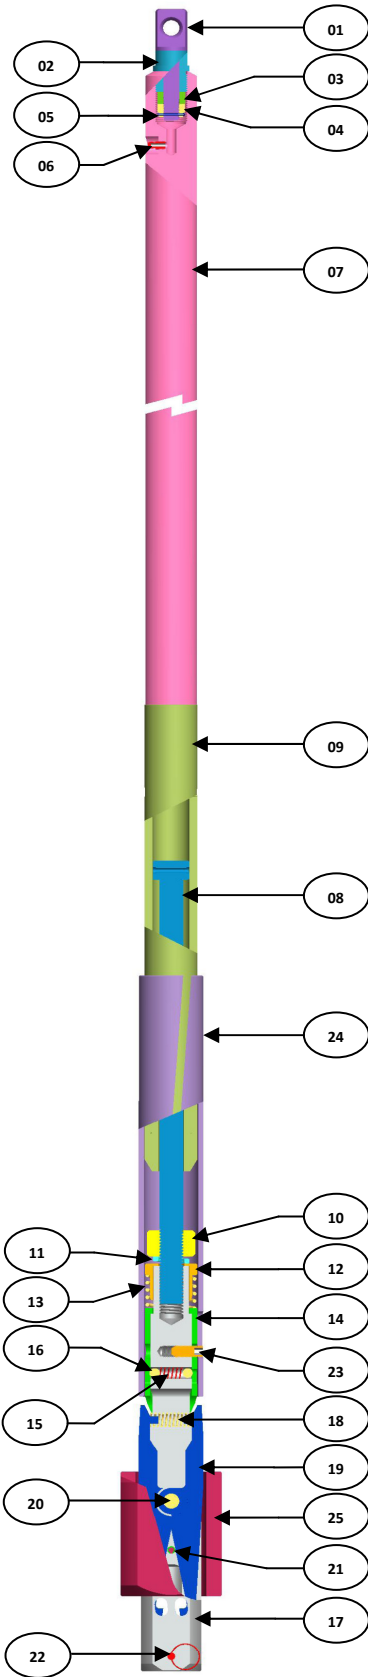

PWL LOCKING OVERSHOT

	ITEM DESCRIPTION	PART NUMBERS
1-25	PWL LOCKING OVERSHOT	26-00-300
1	EYE BOLT	26-00-001
2	CABLE SWIVEL COLLAR	26-00-002
3	BRASS BEARING	26-00-003
4	CASTLE NUT	26-00-004
5	COTTER PIN	26-00-005
6	GREASE FITTING	16-03-024
7	CABLE SWIVEL BODY	26-00-007
8	JAR STAFF	26-00-008
9	JAR TUBE	26-00-009
10	HEX NUT 3/4" UNC	26-00-010
11	WASHER SPRING	26-00-011
12	CAP, LOCKING OVERSHOT	26-00-012
13	SPRING, LOCKING OVERSHOT	26-00-013
14	SLEEVE, LOCKING OVERSHOT	26-00-014
15	COMPRESSION SPRING	26-00-015
16	BALL 11/32" - 2 NOS.	26-00-016
17	LOCKING OVERSHOT HEAD	26-00-017
18	COMPRESSION SPRING	26-00-018
19	LIFTING DOG	26-00-019
20	PLAIN PIN 1/2" X 1-15/16 "	26-00-020
21	SPRING PIN 1/4" X 1-3/4"	26-00-021
22	LOCKING PIN	26-00-022
23	SET SCREW, UNF X 3/4"	26-00-023
24	LOCKING SLEEVE	26-00-024
25	ADAPTOR	26-00-026