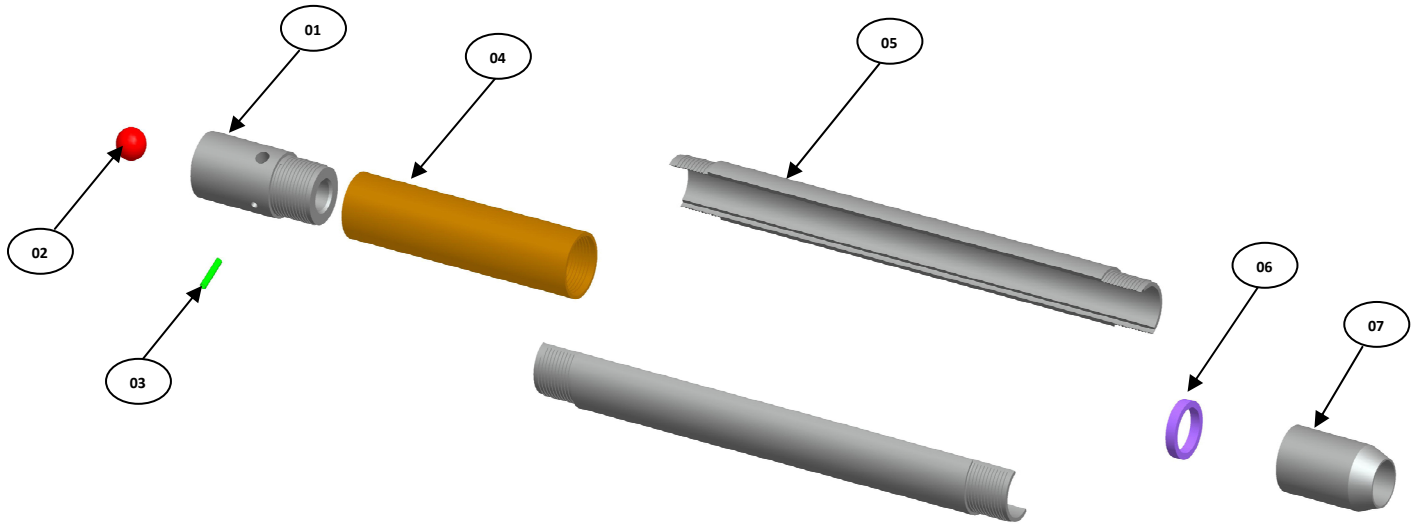

SPLIT TUBE SAMPLER

	ITEM DESCRIPTION	PART NUMBERS
1-7	SPLIT TUBE SAMPLER 18"	76-00-100
1-7	SPLIT TUBE SAMPLER 36"	76-00-110
01	HEAD	76-00-001
02	STEEL BALL – 25.4 MM	76-00-002
03	SPRING DOWELL	76-00-003
04	EXTENSION	76-00-004
05	SPLIT TUBE 18"	76-00-005
05	SPLIT TUBE 36"	76-00-006
06	SPACER	76-00-007
07	SHOE	76-00-008