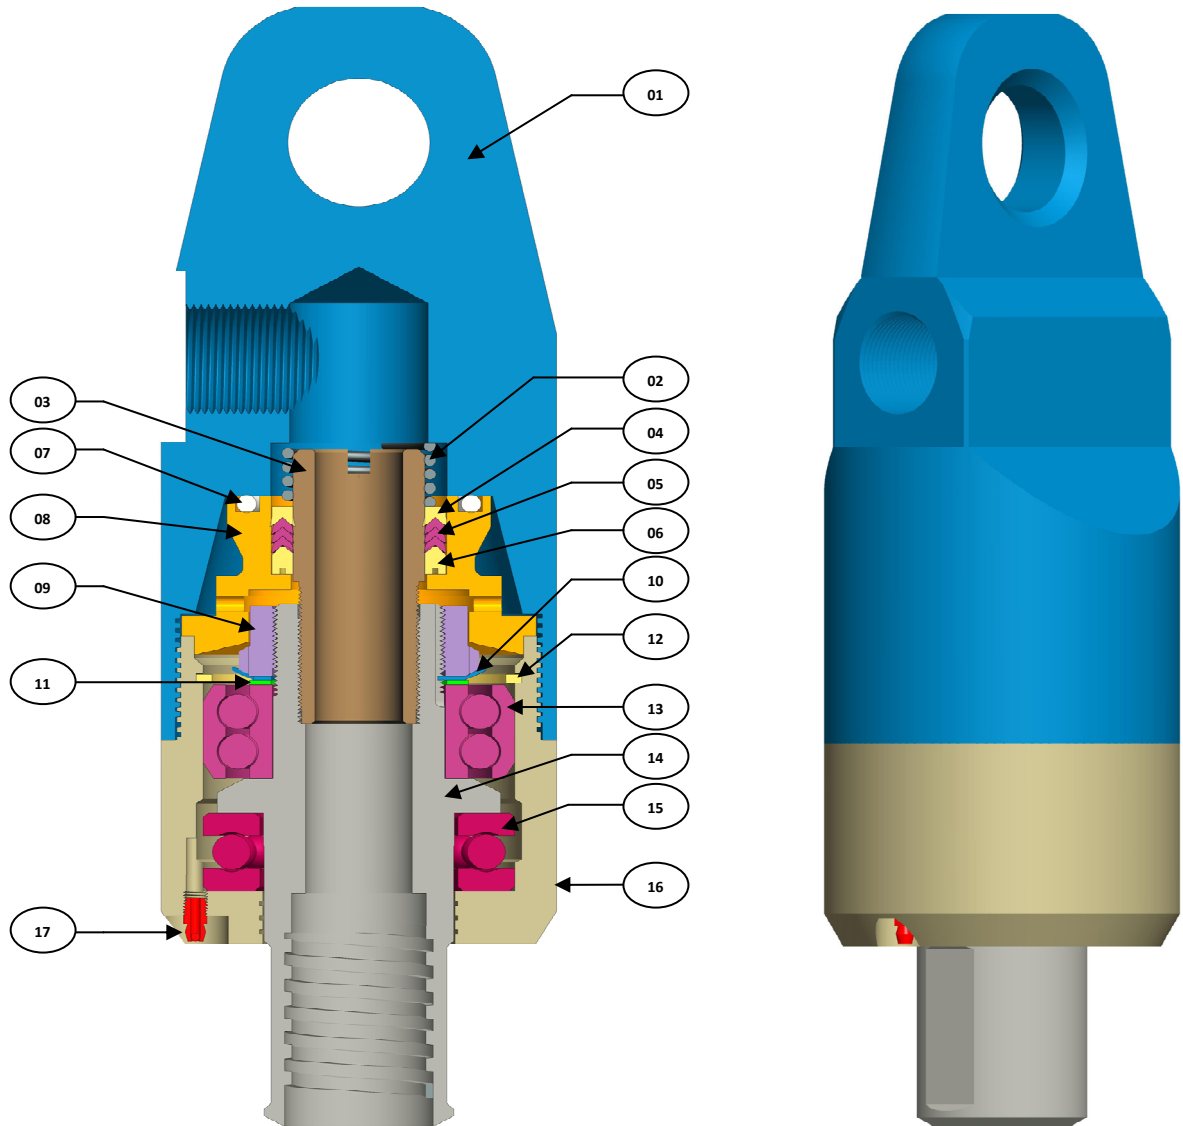

25 TON UNIVERSAL WATER SWIVEL

	ITEM DESCRIPTION	PART NUMBERS
1-17	25 TON WATER SWIVEL	34-00-100
01	BAIL	34-00-001
02	COMPRESSION SPRING	34-00-002
03	SPINDLE EXTENSION	34-00-003
04	MALE GASKET	34-00-004
05	GASKETS - 3 NOS.	34-00-005
06	FEMALE GASKET	34-00-006
07	O RING	34-00-007
08	BRASS BUSH	34-00-008
09	CHECK NUT	34-00-009
10	LOCKING WASHER	34-00-010

	ITEM DESCRIPTION	PART NUMBERS
11	SPACER	34-00-011
12	CIR CLIP	34-00-012
13	BALL BEARING - 5210	34-00-013
14	SPINDLE	34-00-014
15	THRUST BEARING - 211	34-00-015
16	BODY	34-00-016
17	GREASE FITTING	16-03-024